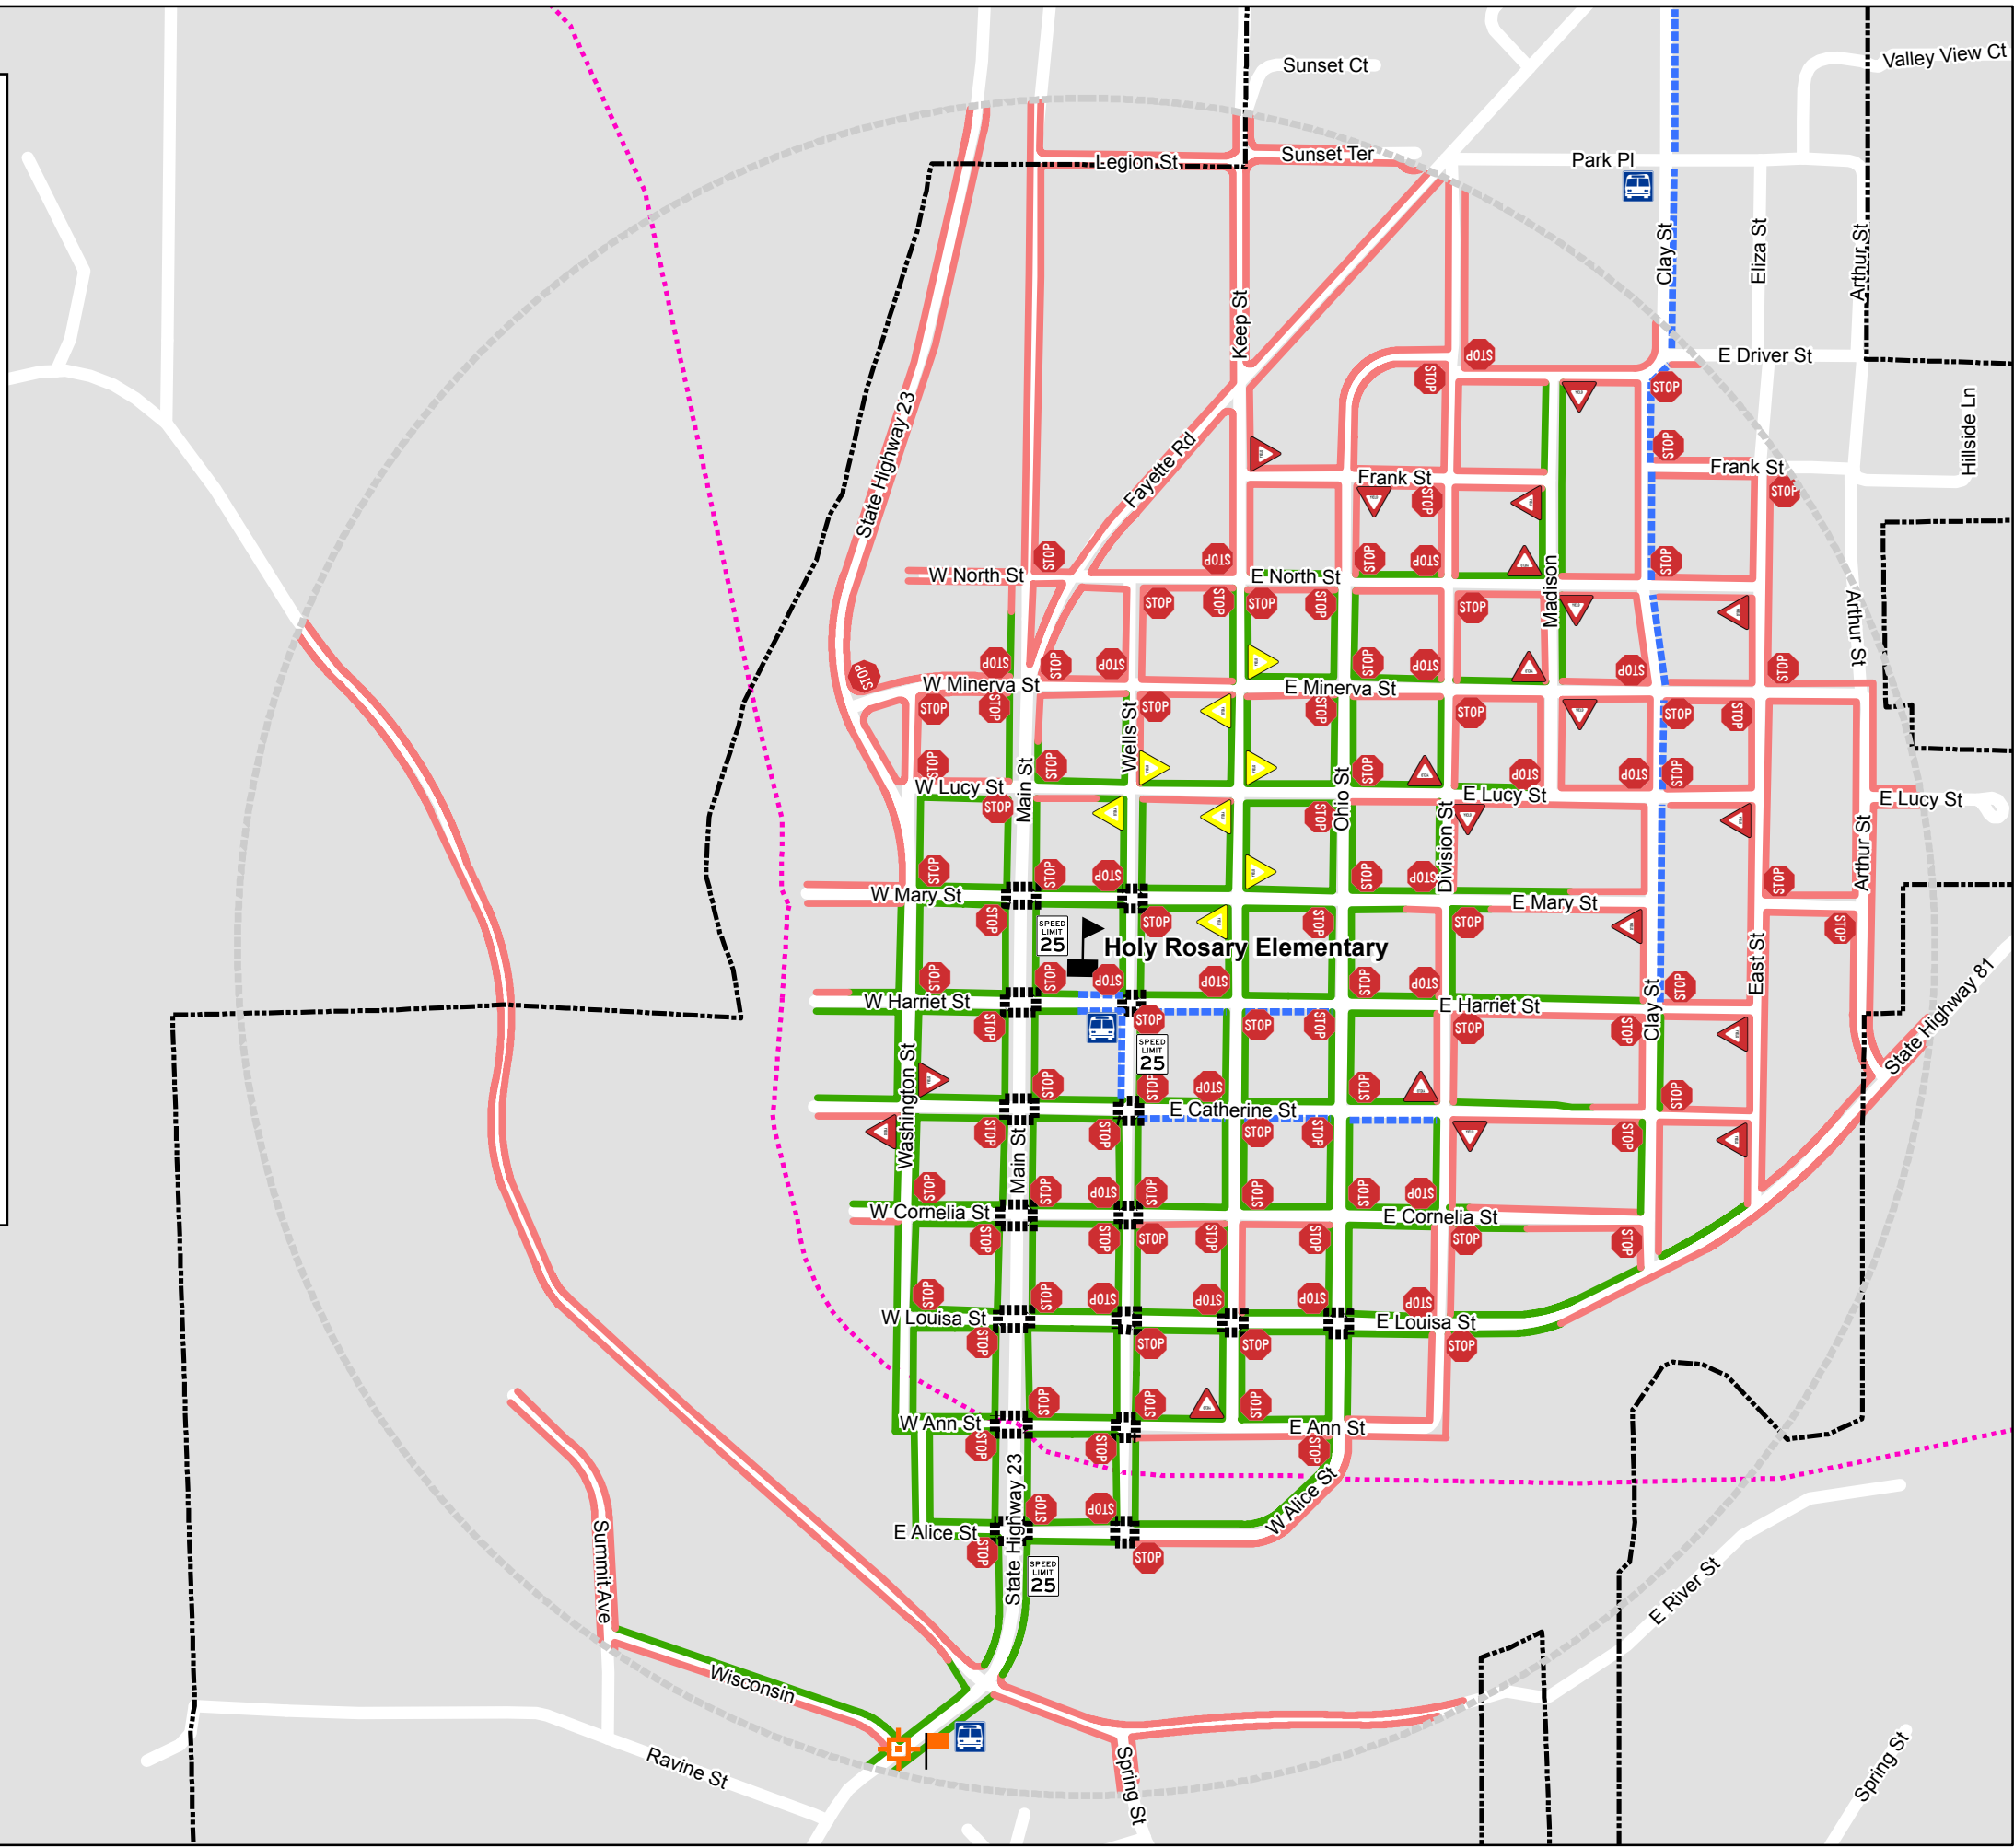

Legend

-  15 mph Speed Limit
-  25 mph Speed Limit
-  Stop Sign
-  Yield Sign
-  Schools
-  Bus Stop
-  No Sidewalk
-  Good Sidewalk
-  Crosswalk
-  Trail
-  Municipal Boundary
-  Install Sidewalks
-  Install HAWK Signal
-  Install Crosswalk Flags
-  Convert Yield Signs to Stop Signs

Holy Rosary Safe Routes to School Plan

Darlington, Wisconsin

Neighborhood Improvement Map