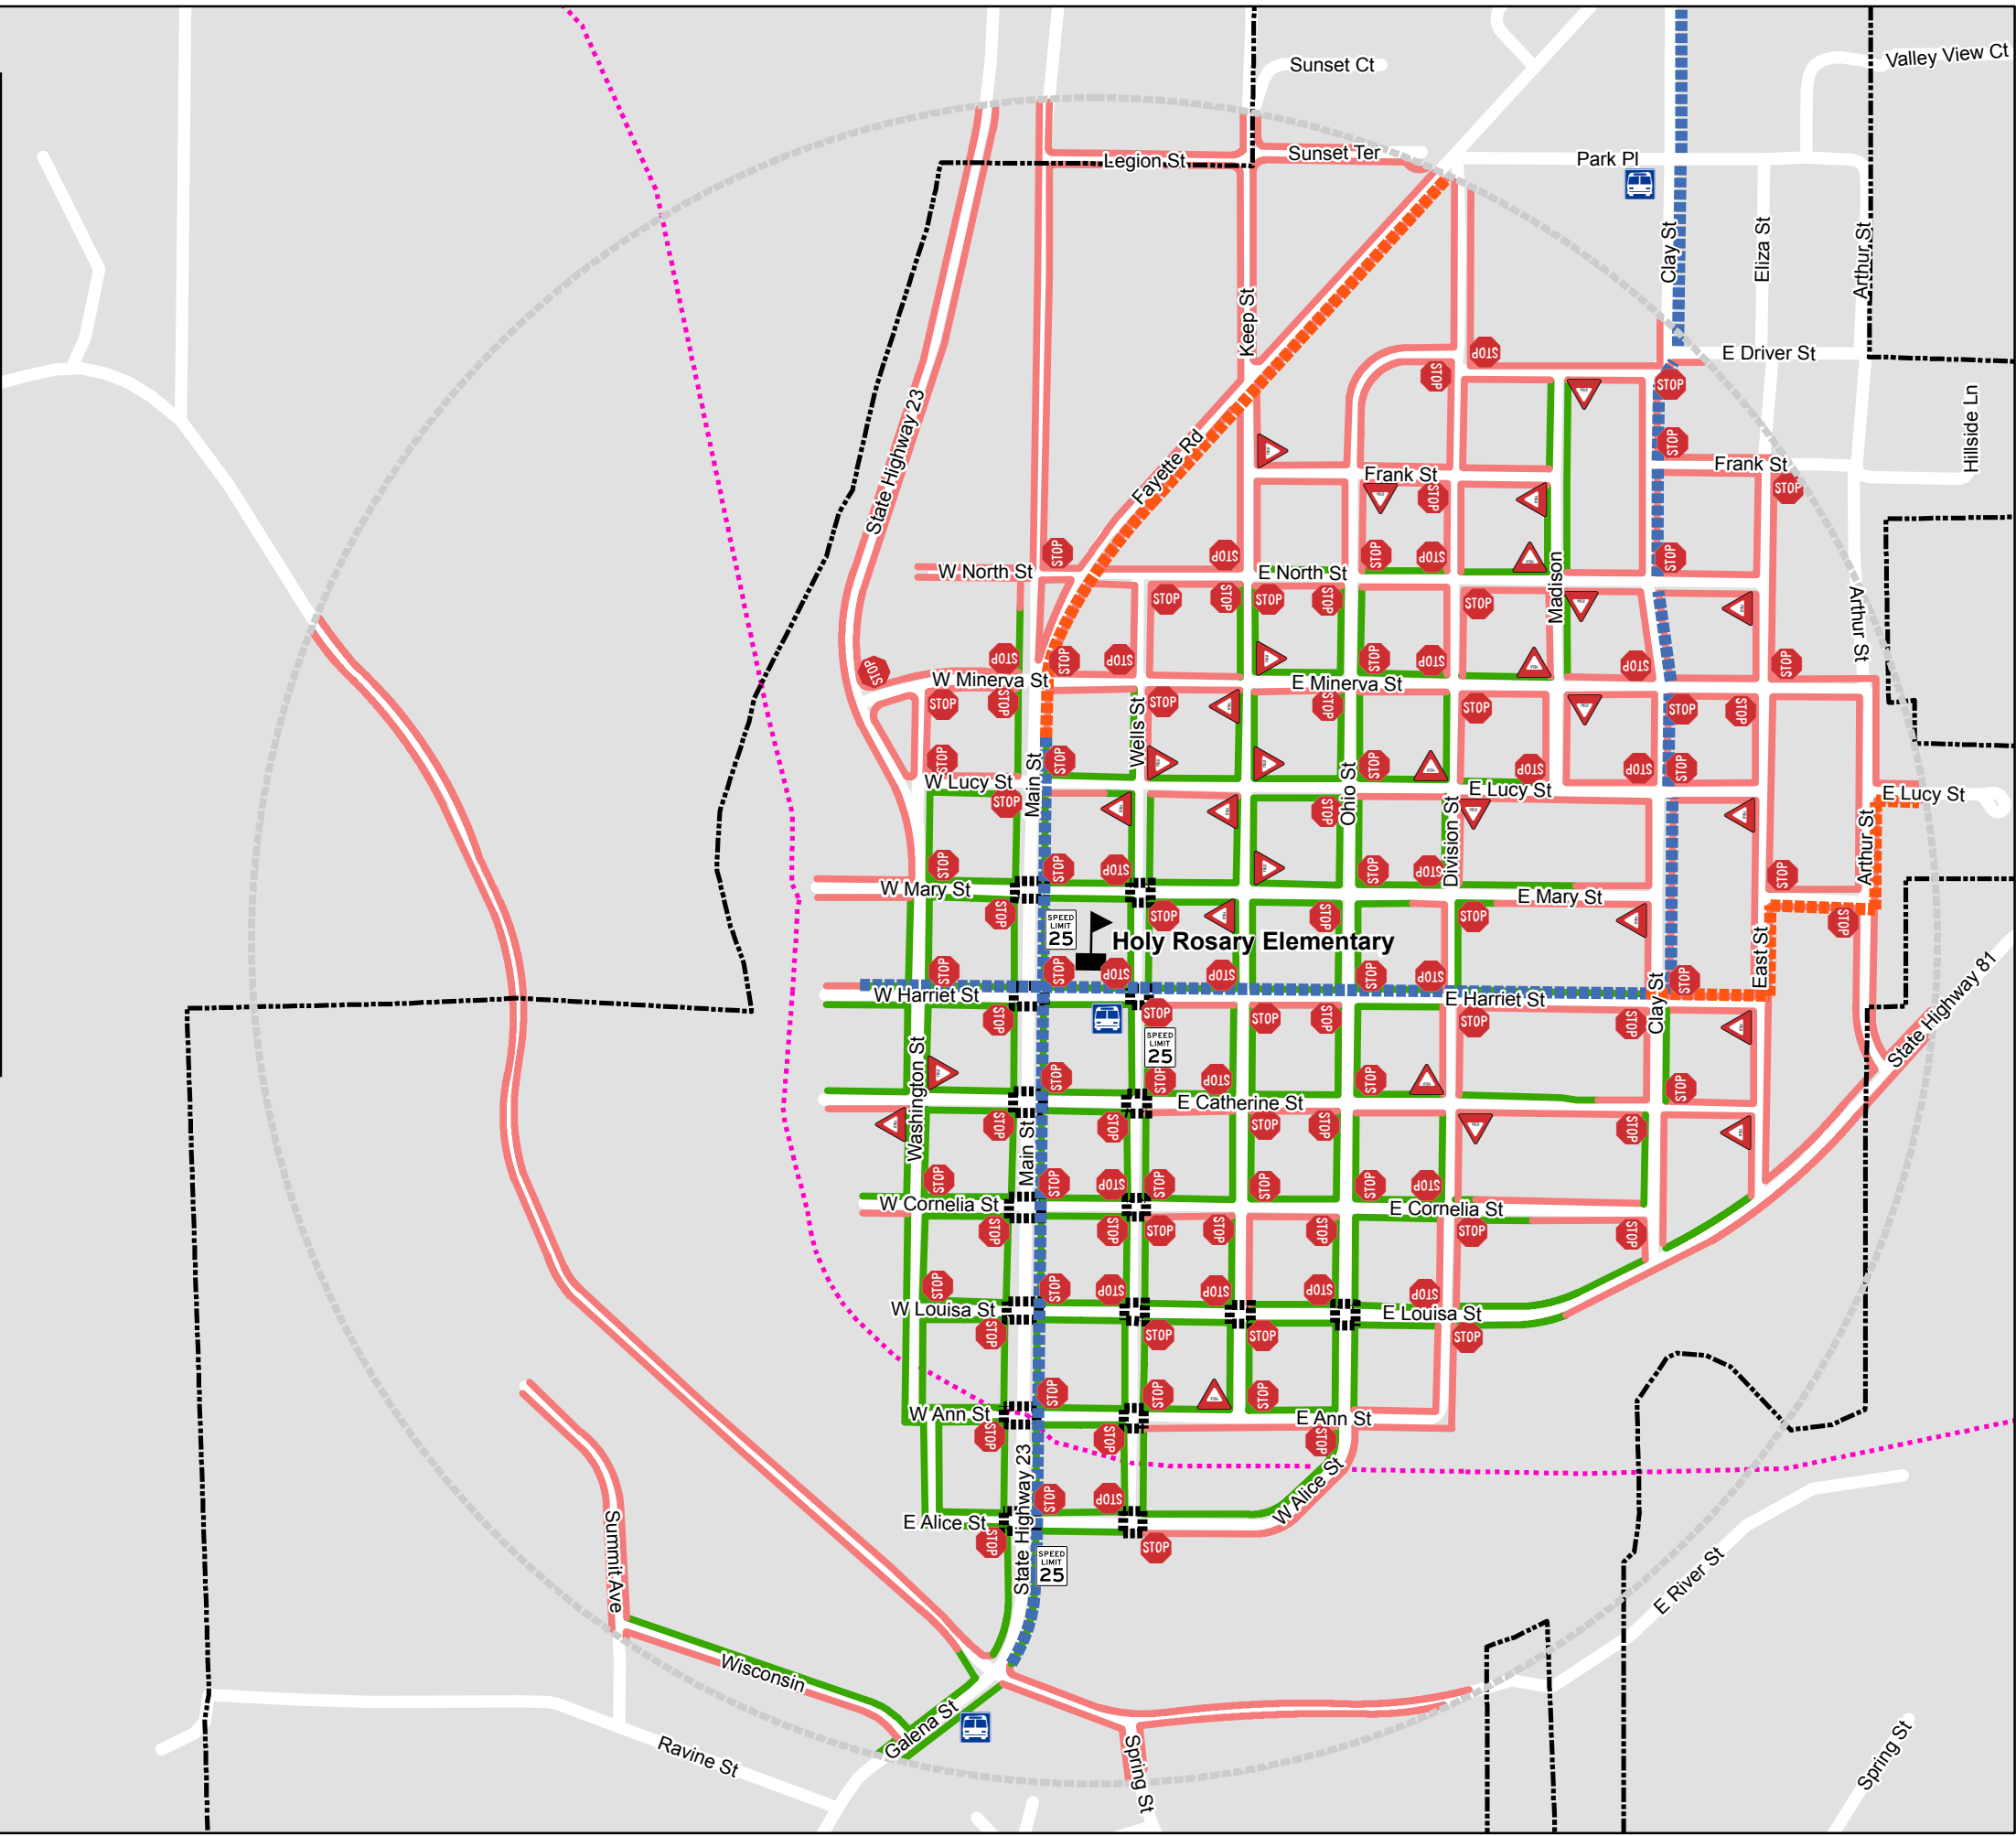

Legend

-  15 mph Speed Limit
-  25 mph Speed Limit
-  Stop Sign
-  Yield Sign
-  Bus Stop
-  Schools
-  No Sidewalk
-  Good Sidewalk
-  Crosswalk
-  Trail
-  Municipal Boundary
-  Proposed Safe Route
-  Proposed Future Safe Route

Holy Rosary Safe Routes to School Plan

Darlington, Wisconsin

Safe Routes to School Map