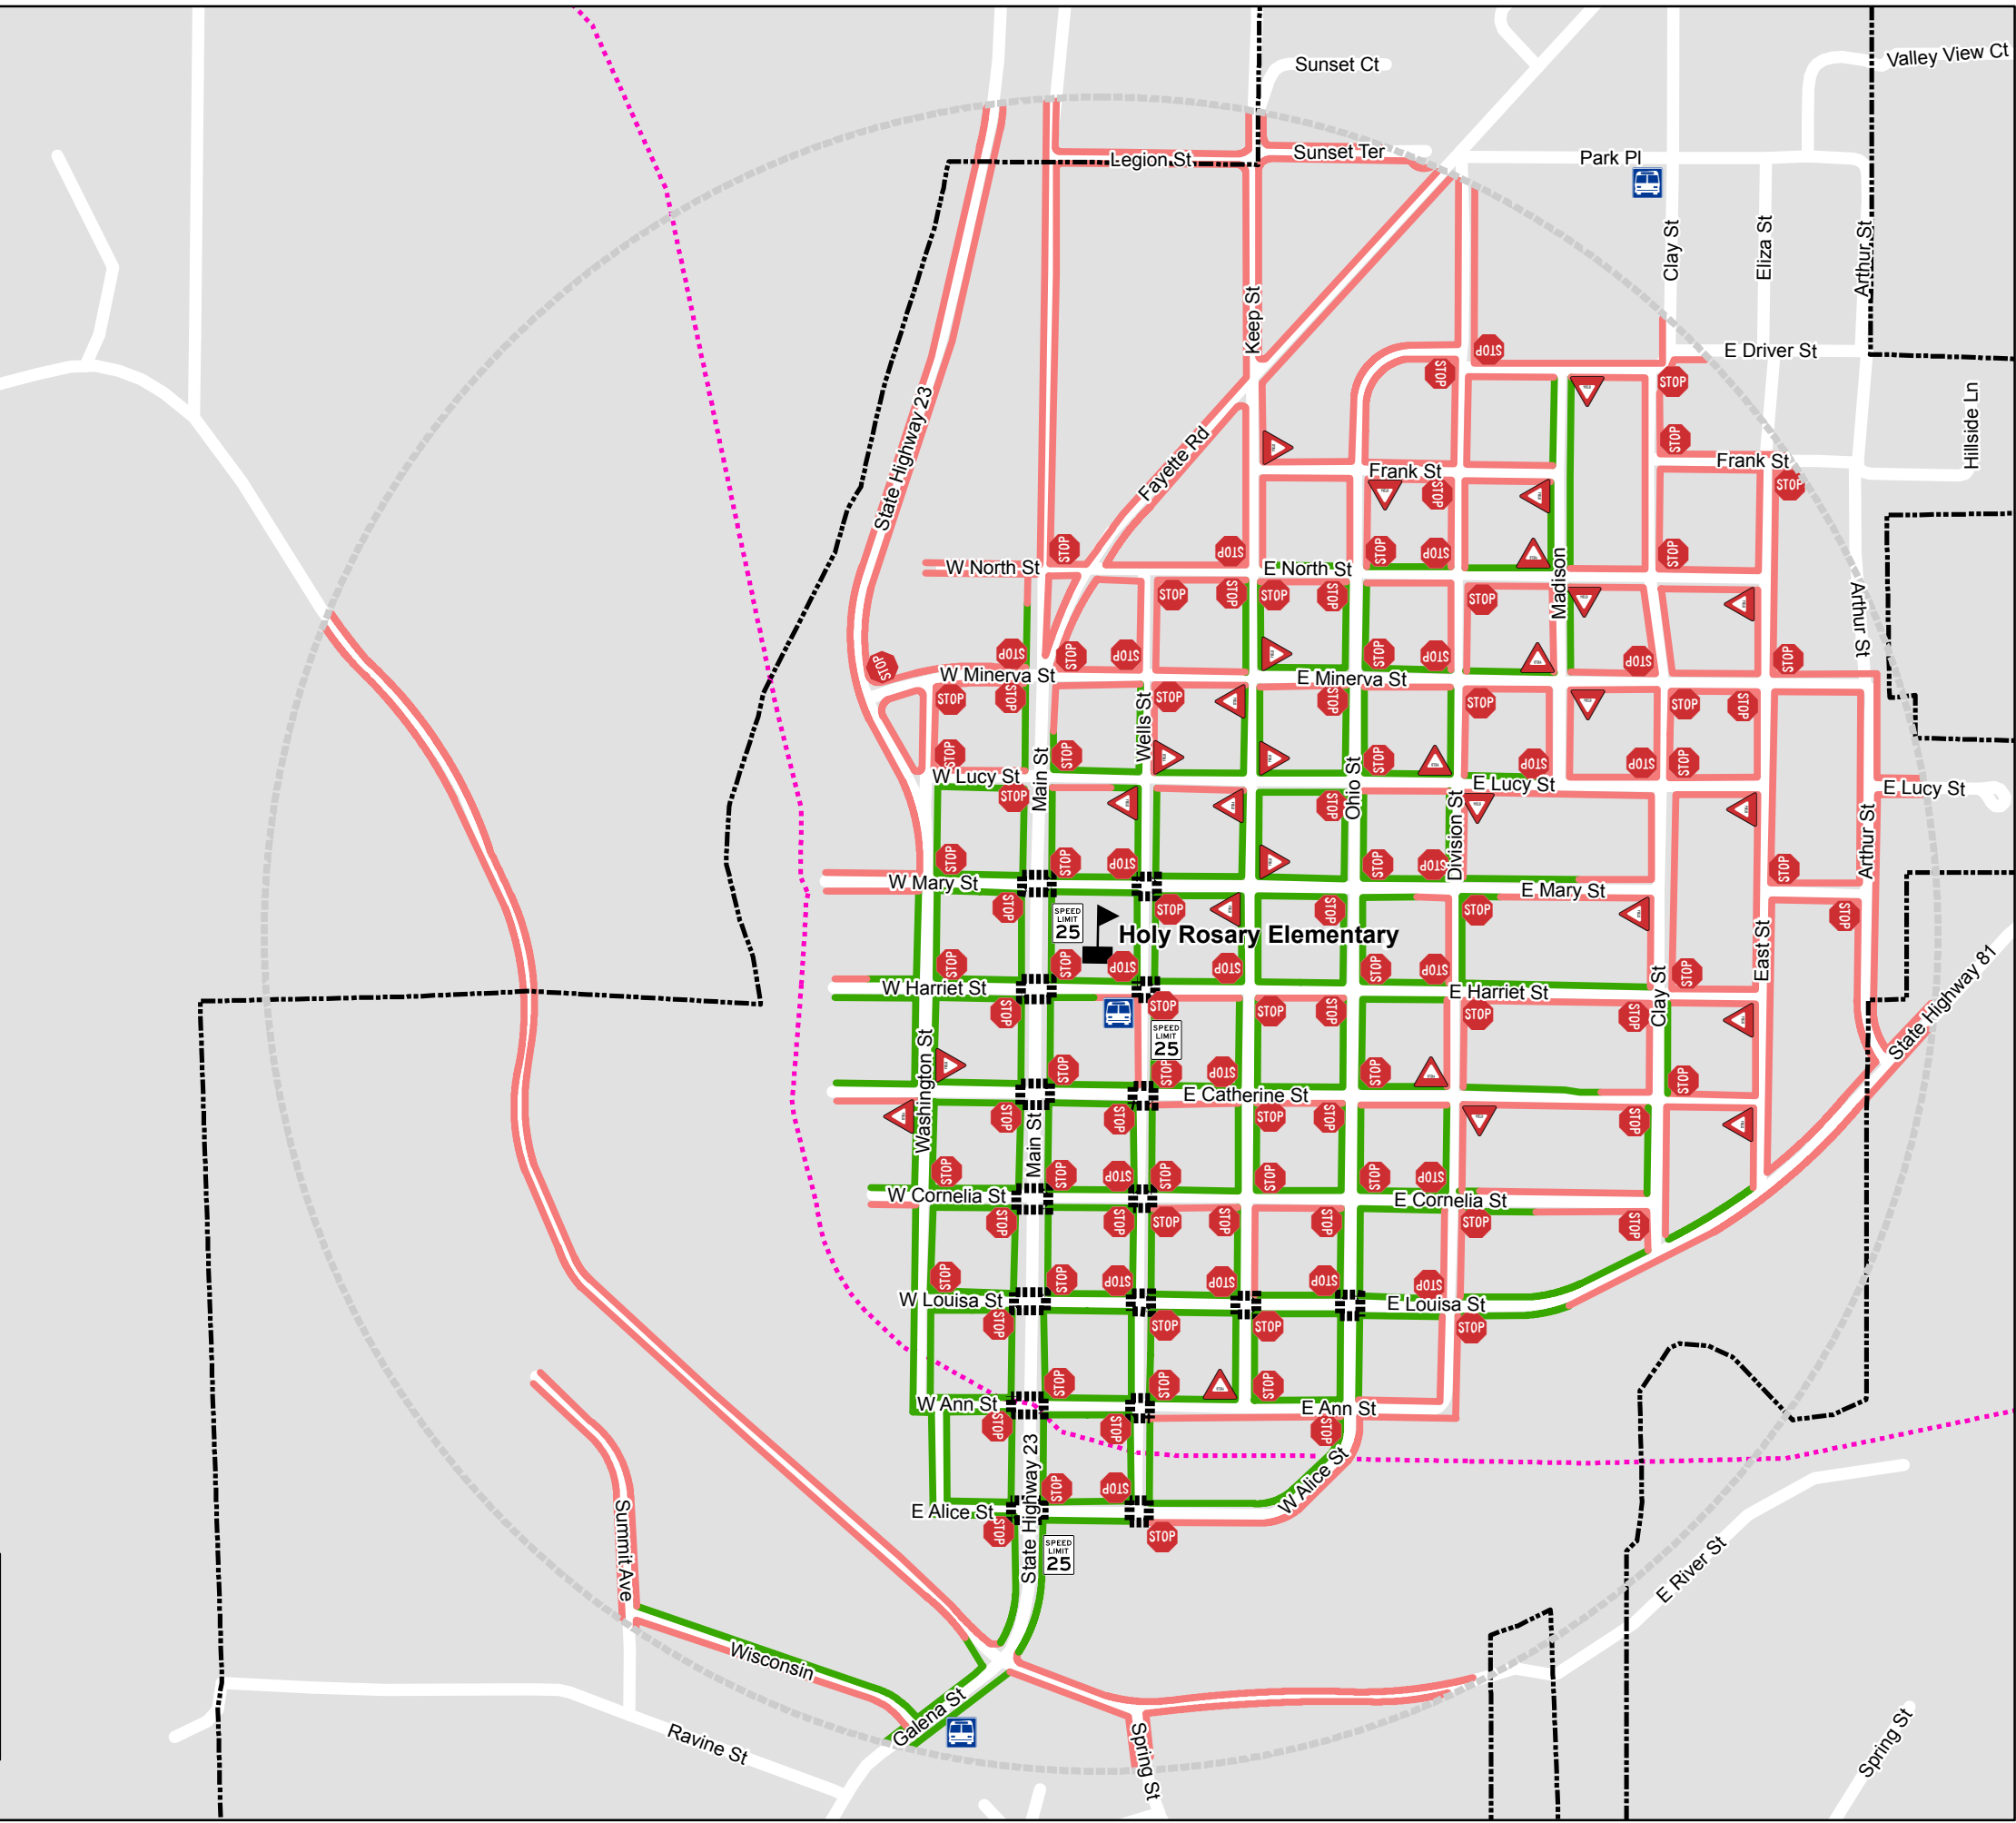

Legend

-  15 mph Speed Limit
-  25 mph Speed Limit
-  Stop Sign
-  Yield Sign
-  Bus Stop
-  Schools
-  No Sidewalk
-  Good Sidewalk
-  Crosswalk
-  Trail
-  Municipal Boundary

Holy Rosary Safe Routes to School Plan

Darlington, Wisconsin

Biking and Walking Audit Map