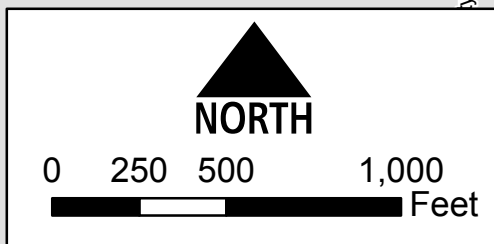

Legend

-  Schools
-  25 mph Speed Limit
-  35 mph Speed Limit
-  45 mph Speed Limit
-  Adult Crossing Guard
-  School Zone Sign
-  Stop Sign
-  No Sidewalk
-  Proposed Future Safe Route

Darlington Middle Safe Routes to School Plan