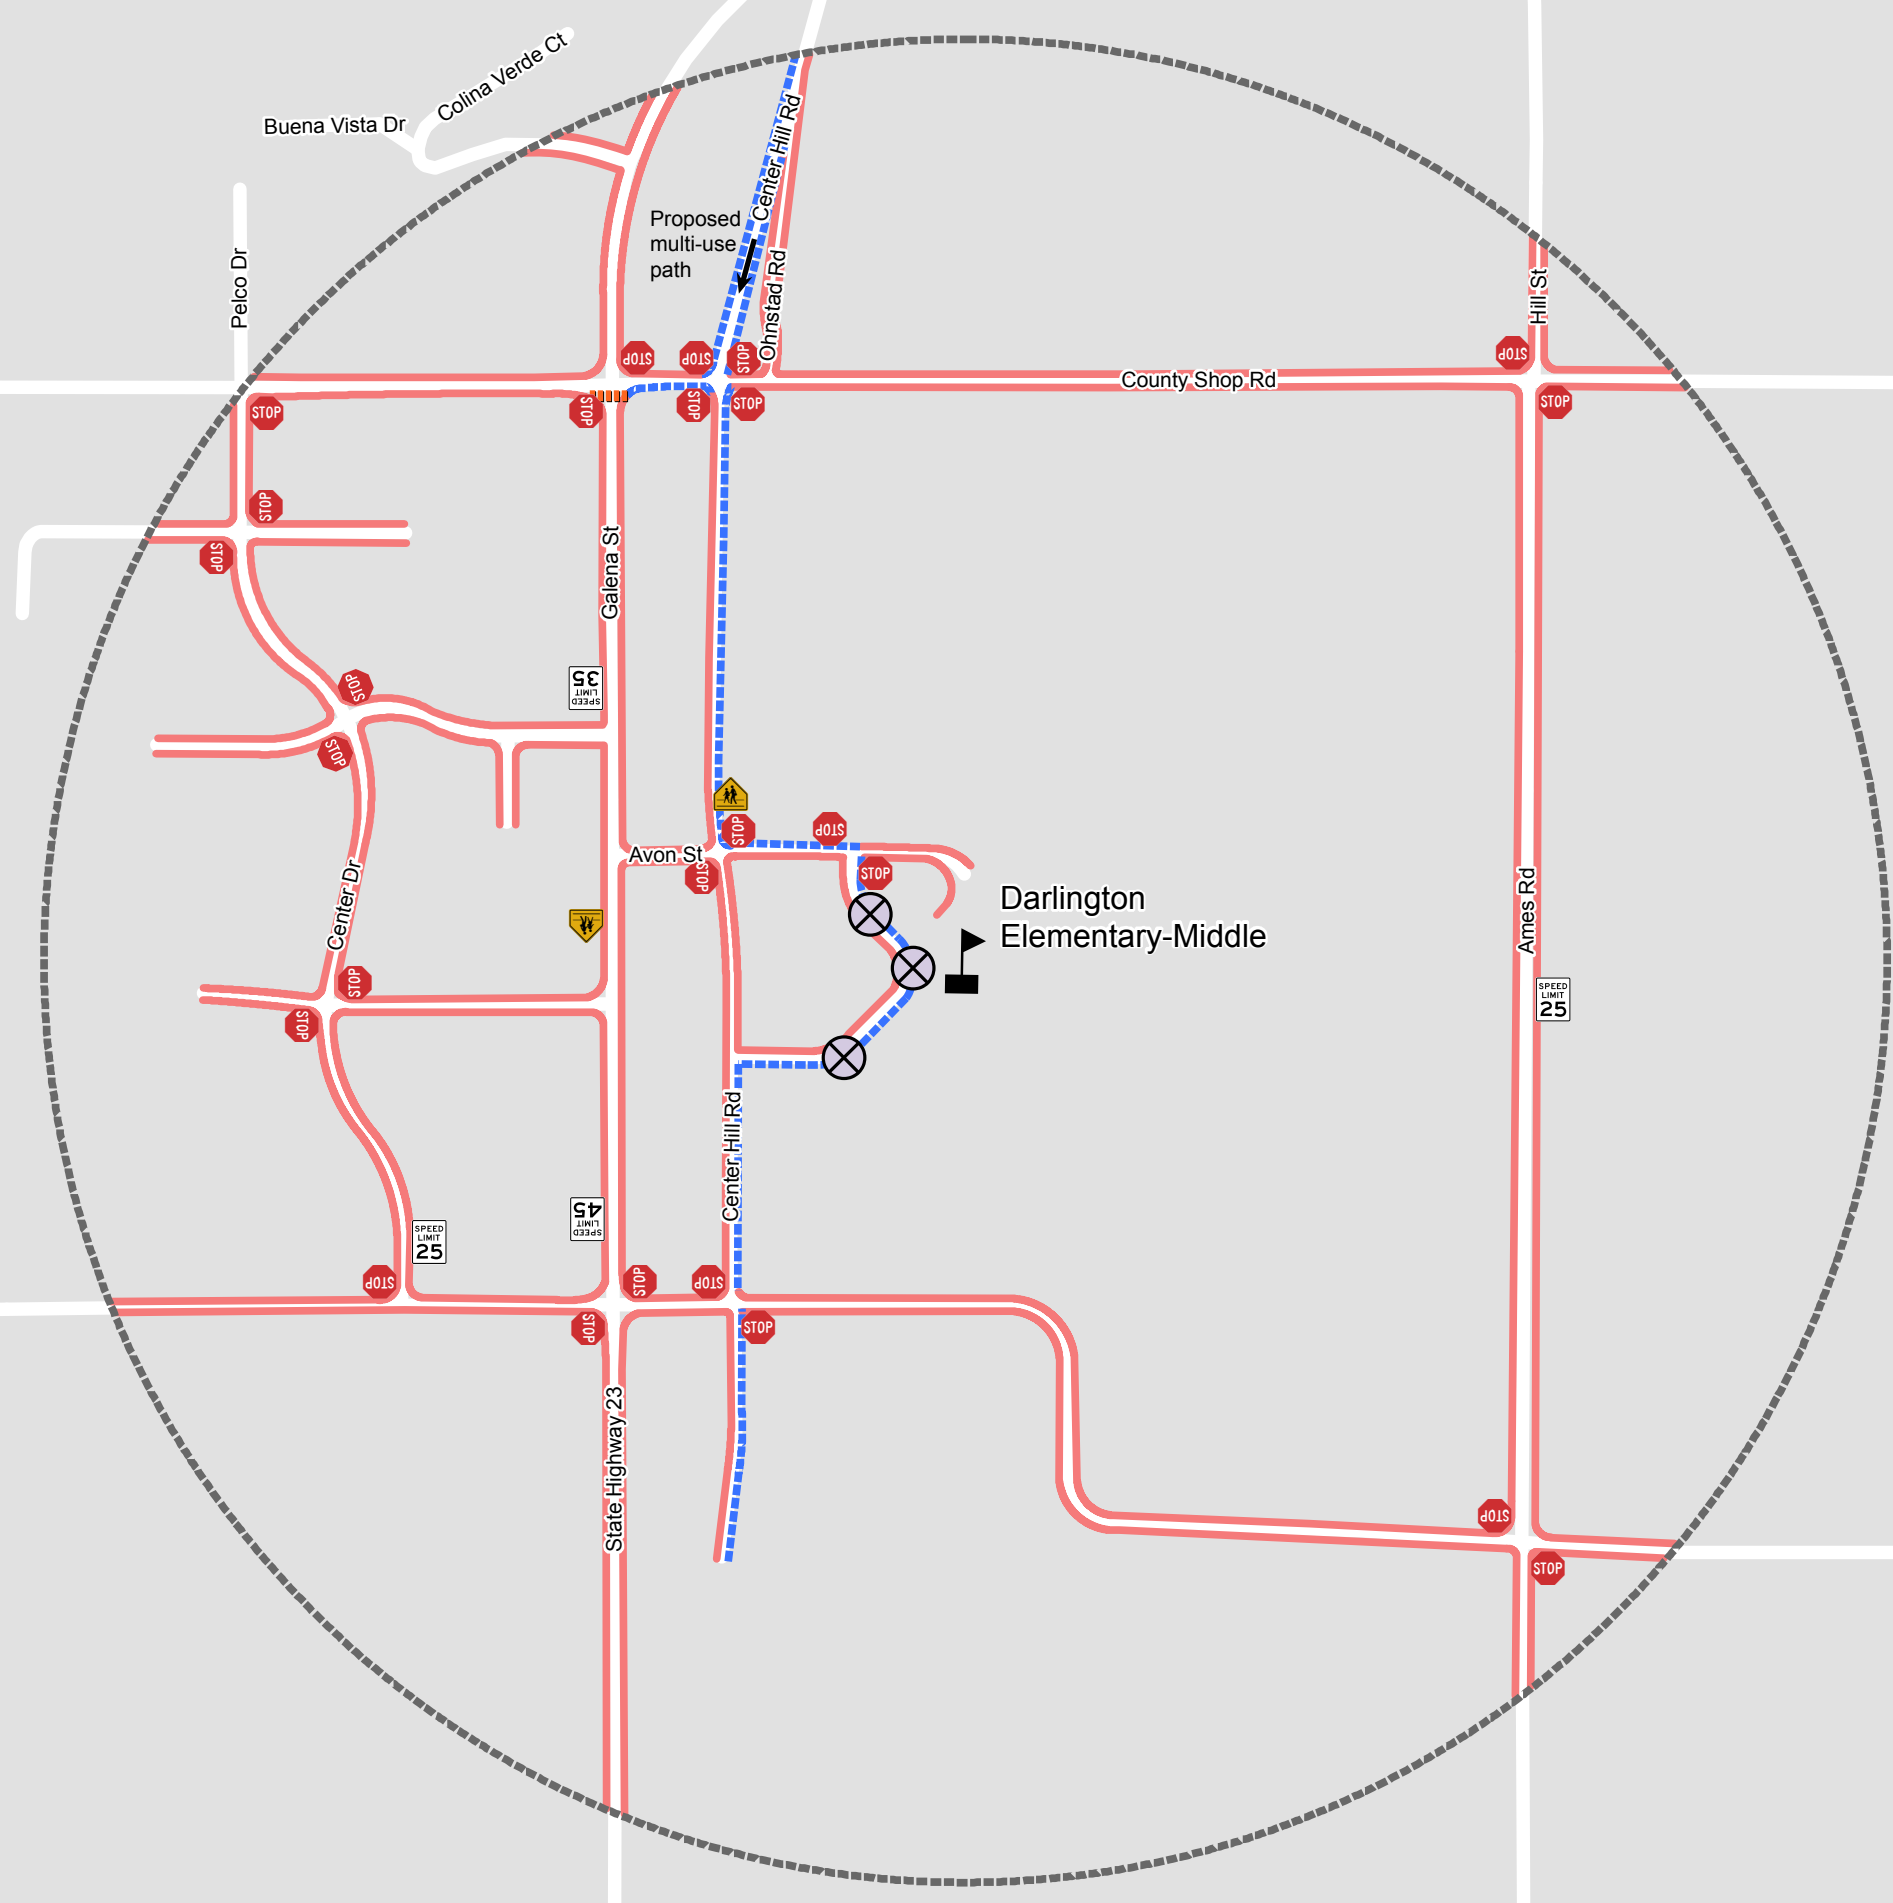

Legend

-  Schools
-  25 mph Speed Limit
-  35 mph Speed Limit
-  45 mph Speed Limit
-  Adult Crossing Guard
-  School Zone Sign
-  Stop Sign
-  No Sidewalk
-  Proposed Sidewalk
-  Proposed Crosswalk

Darlington Middle Safe Routes to School Plan

Darlington, Wisconsin

Neighborhood Improvement Map