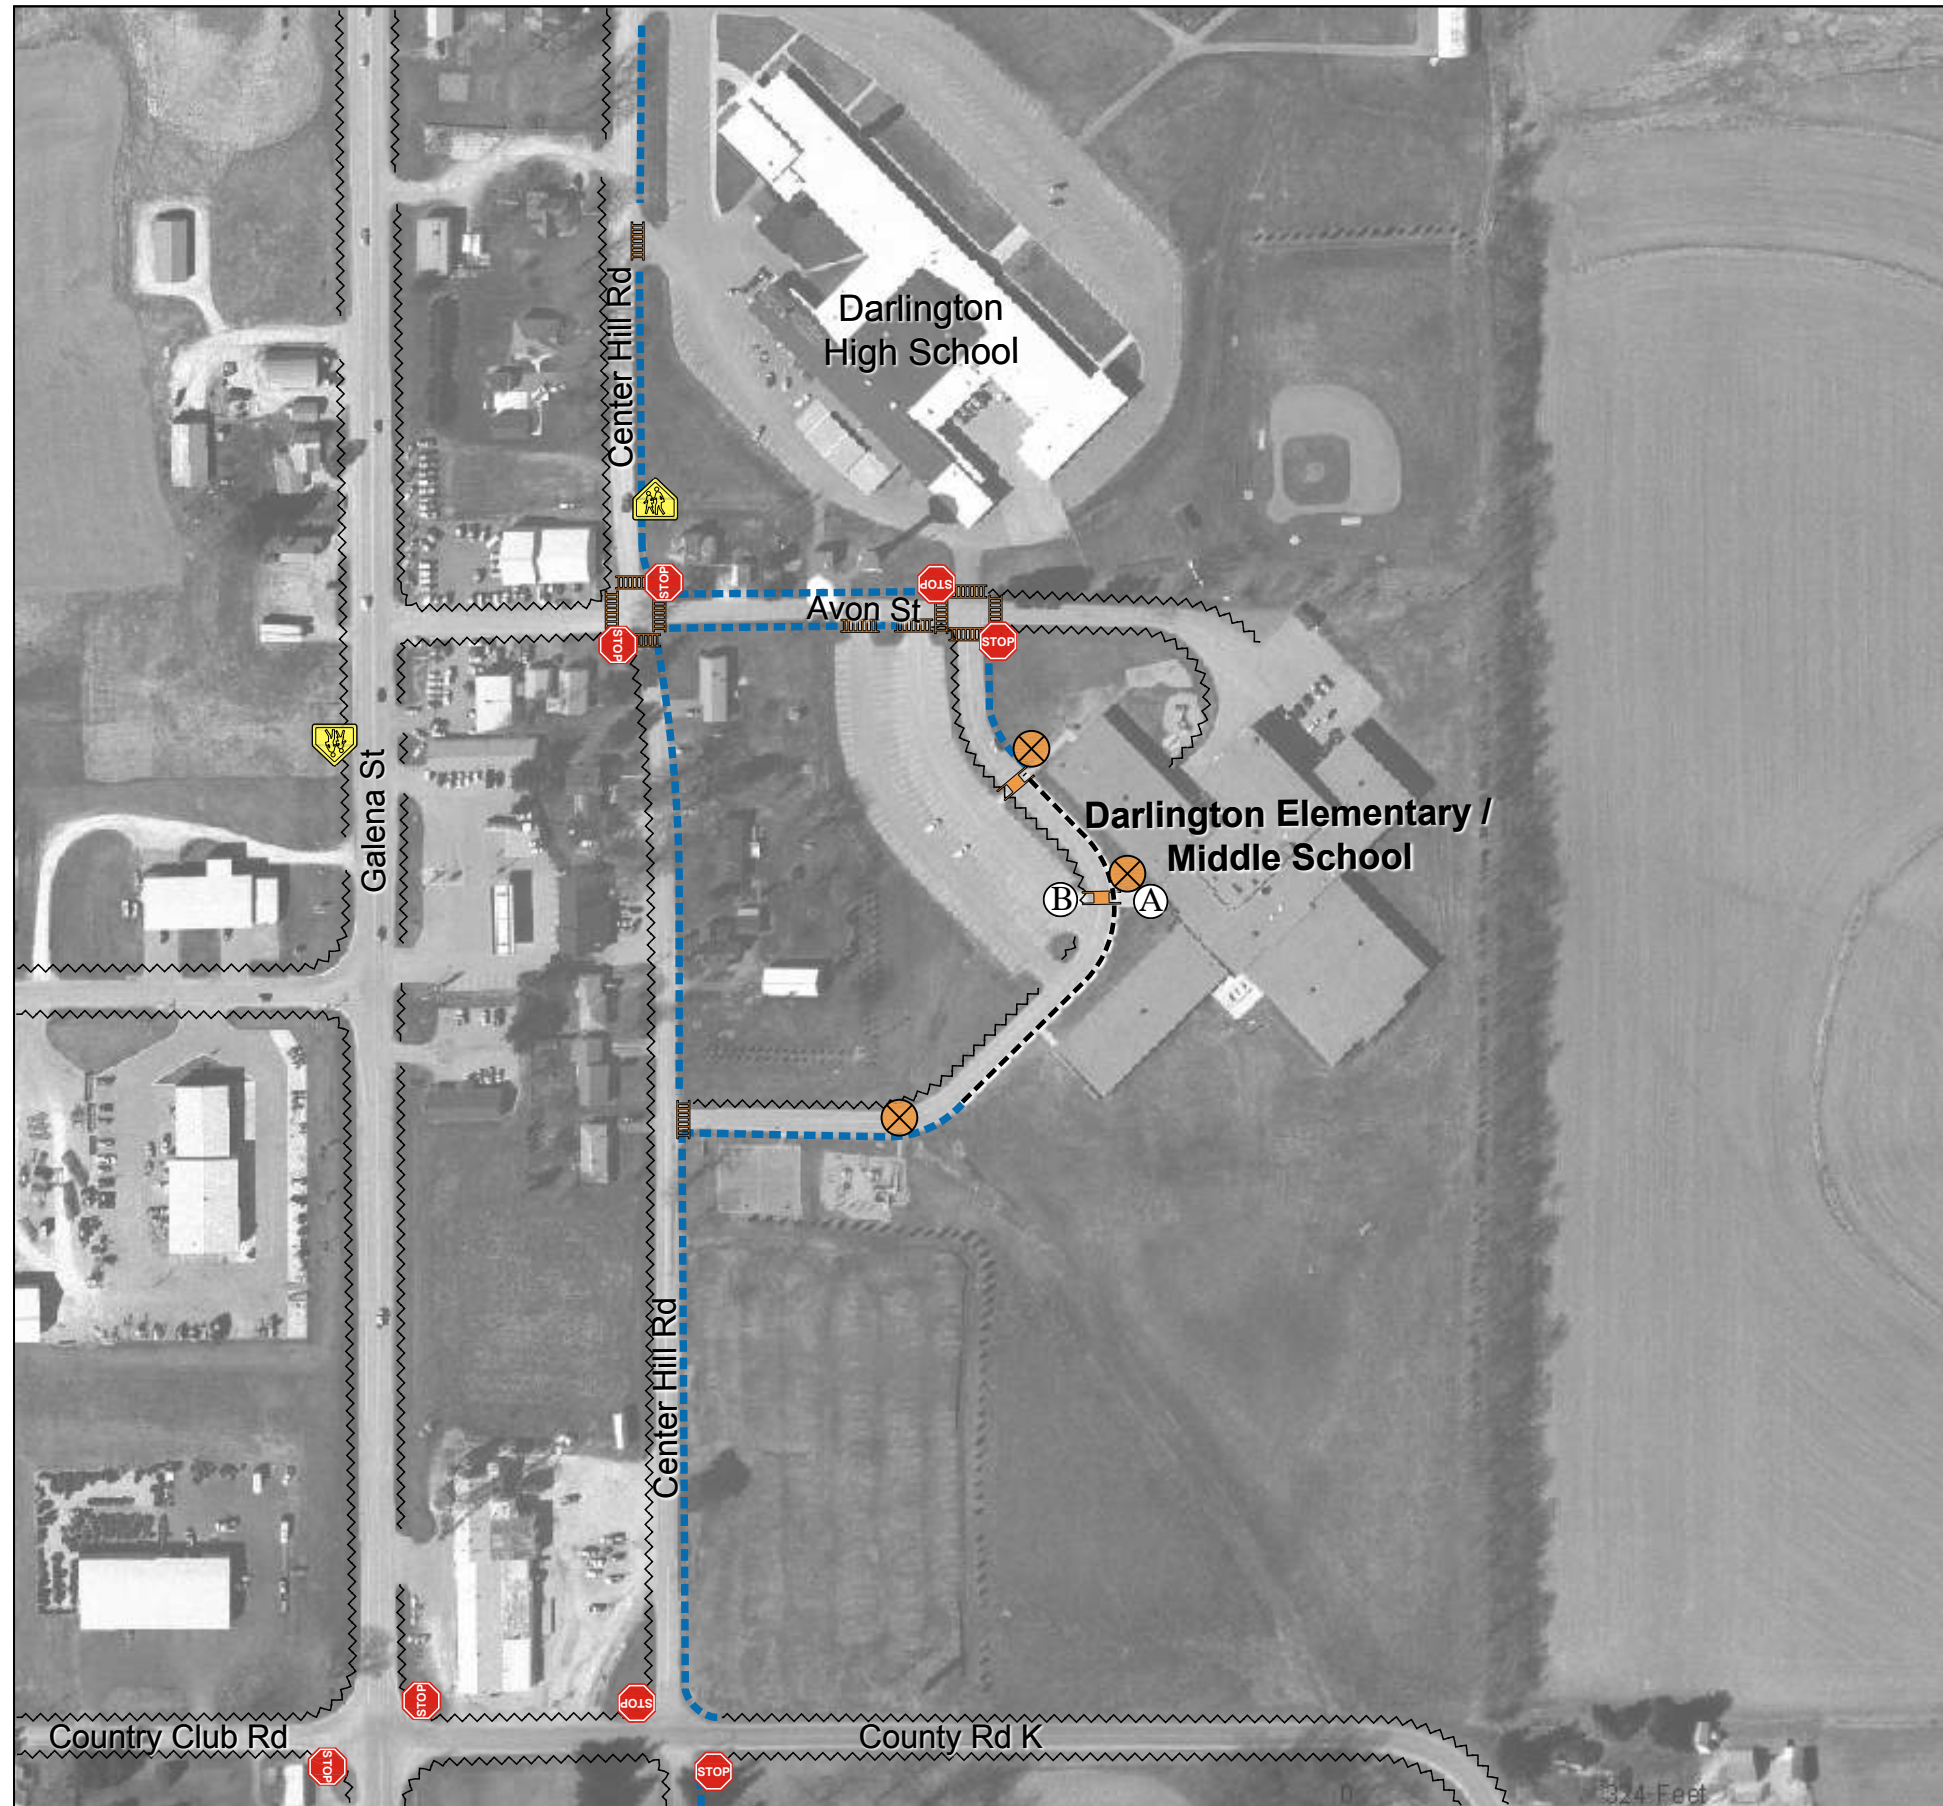

Legend

- Ⓐ Main Entrance
- Ⓑ Bike Rack
- Sidewalk
- ~~~~~ No Sidewalk
- Proposed Sidewalk
- ⊗ Adult Crossing Guard
- ⊠ Stop Sign
- ⚠ Existing School Zone Sign
- ▤ Proposed Ladder Style Crosswalk
- ▤ Proposed Raised Crosswalk

Darlington Elementary/Middle Safe Routes to School Plan
 Darlington, Wisconsin
School Site Improvement Map