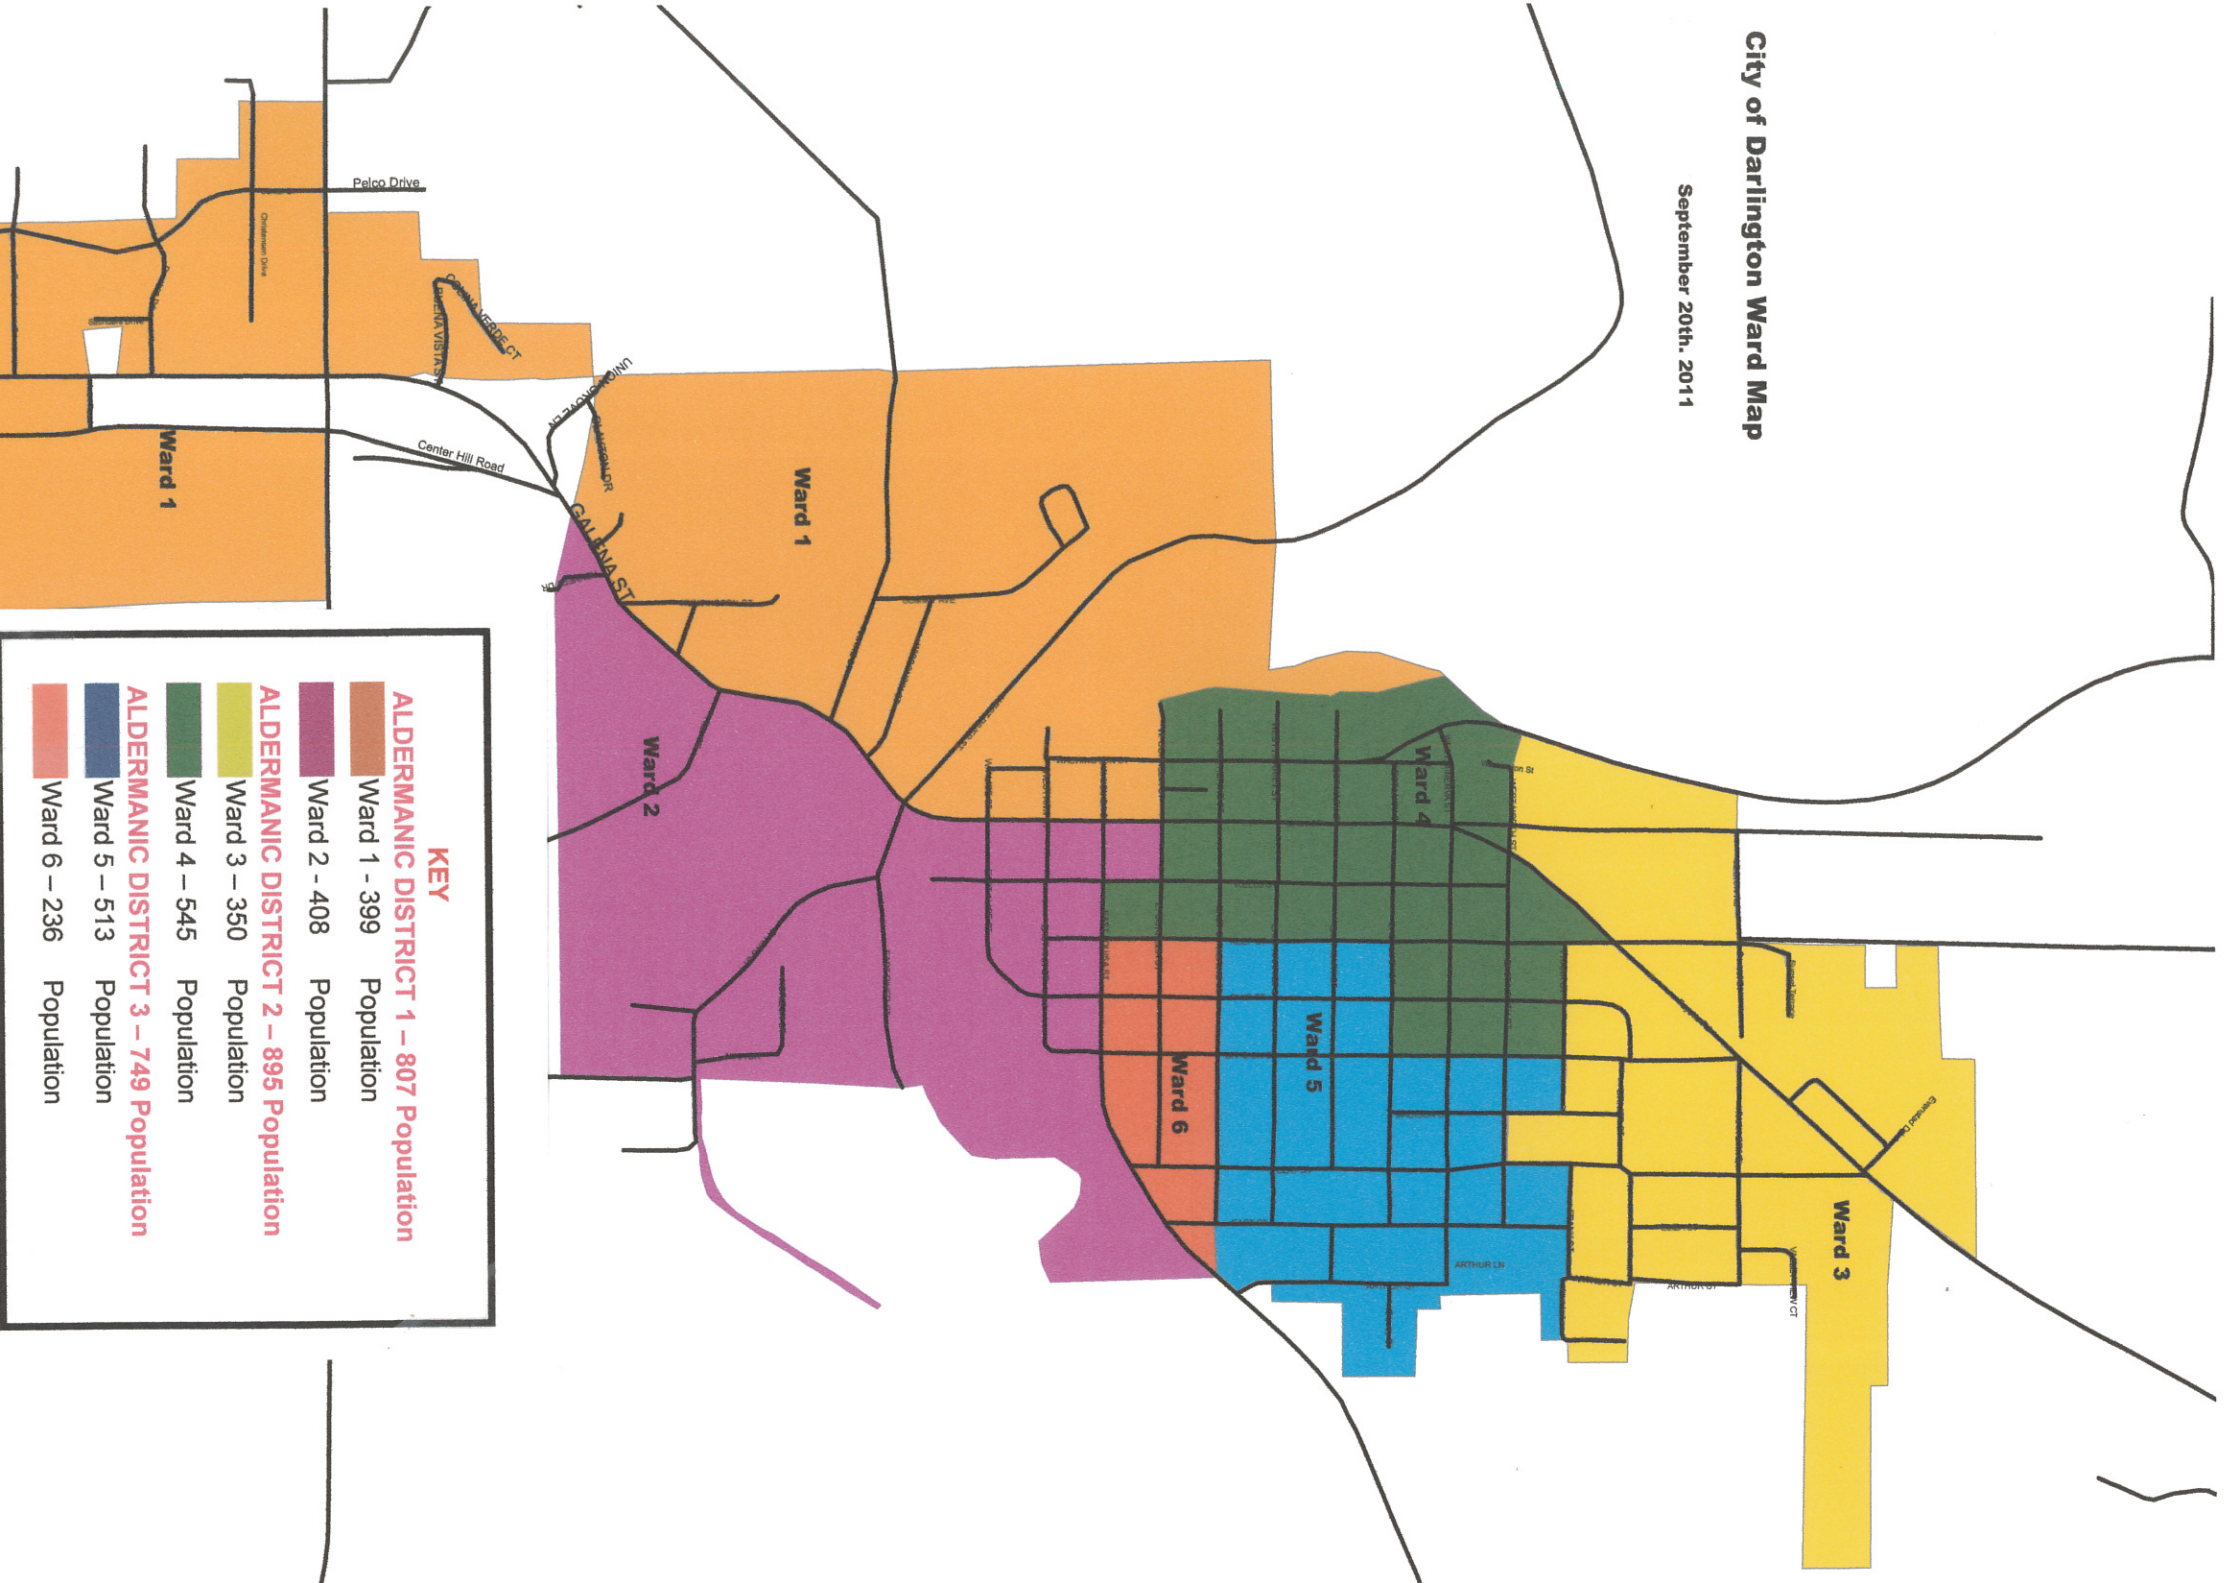

# City of Darlington Ward Map

September 20th, 2011

KEY	
<b>ALDERMANIC DISTRICT 1 – 807 Population</b>	
Ward 1 - 399 Population	
Ward 2 - 408 Population	
<b>ALDERMANIC DISTRICT 2 – 895 Population</b>	
Ward 3 – 350 Population	
Ward 4 – 545 Population	
<b>ALDERMANIC DISTRICT 3 – 749 Population</b>	
Ward 5 – 513 Population	
Ward 6 – 236 Population	