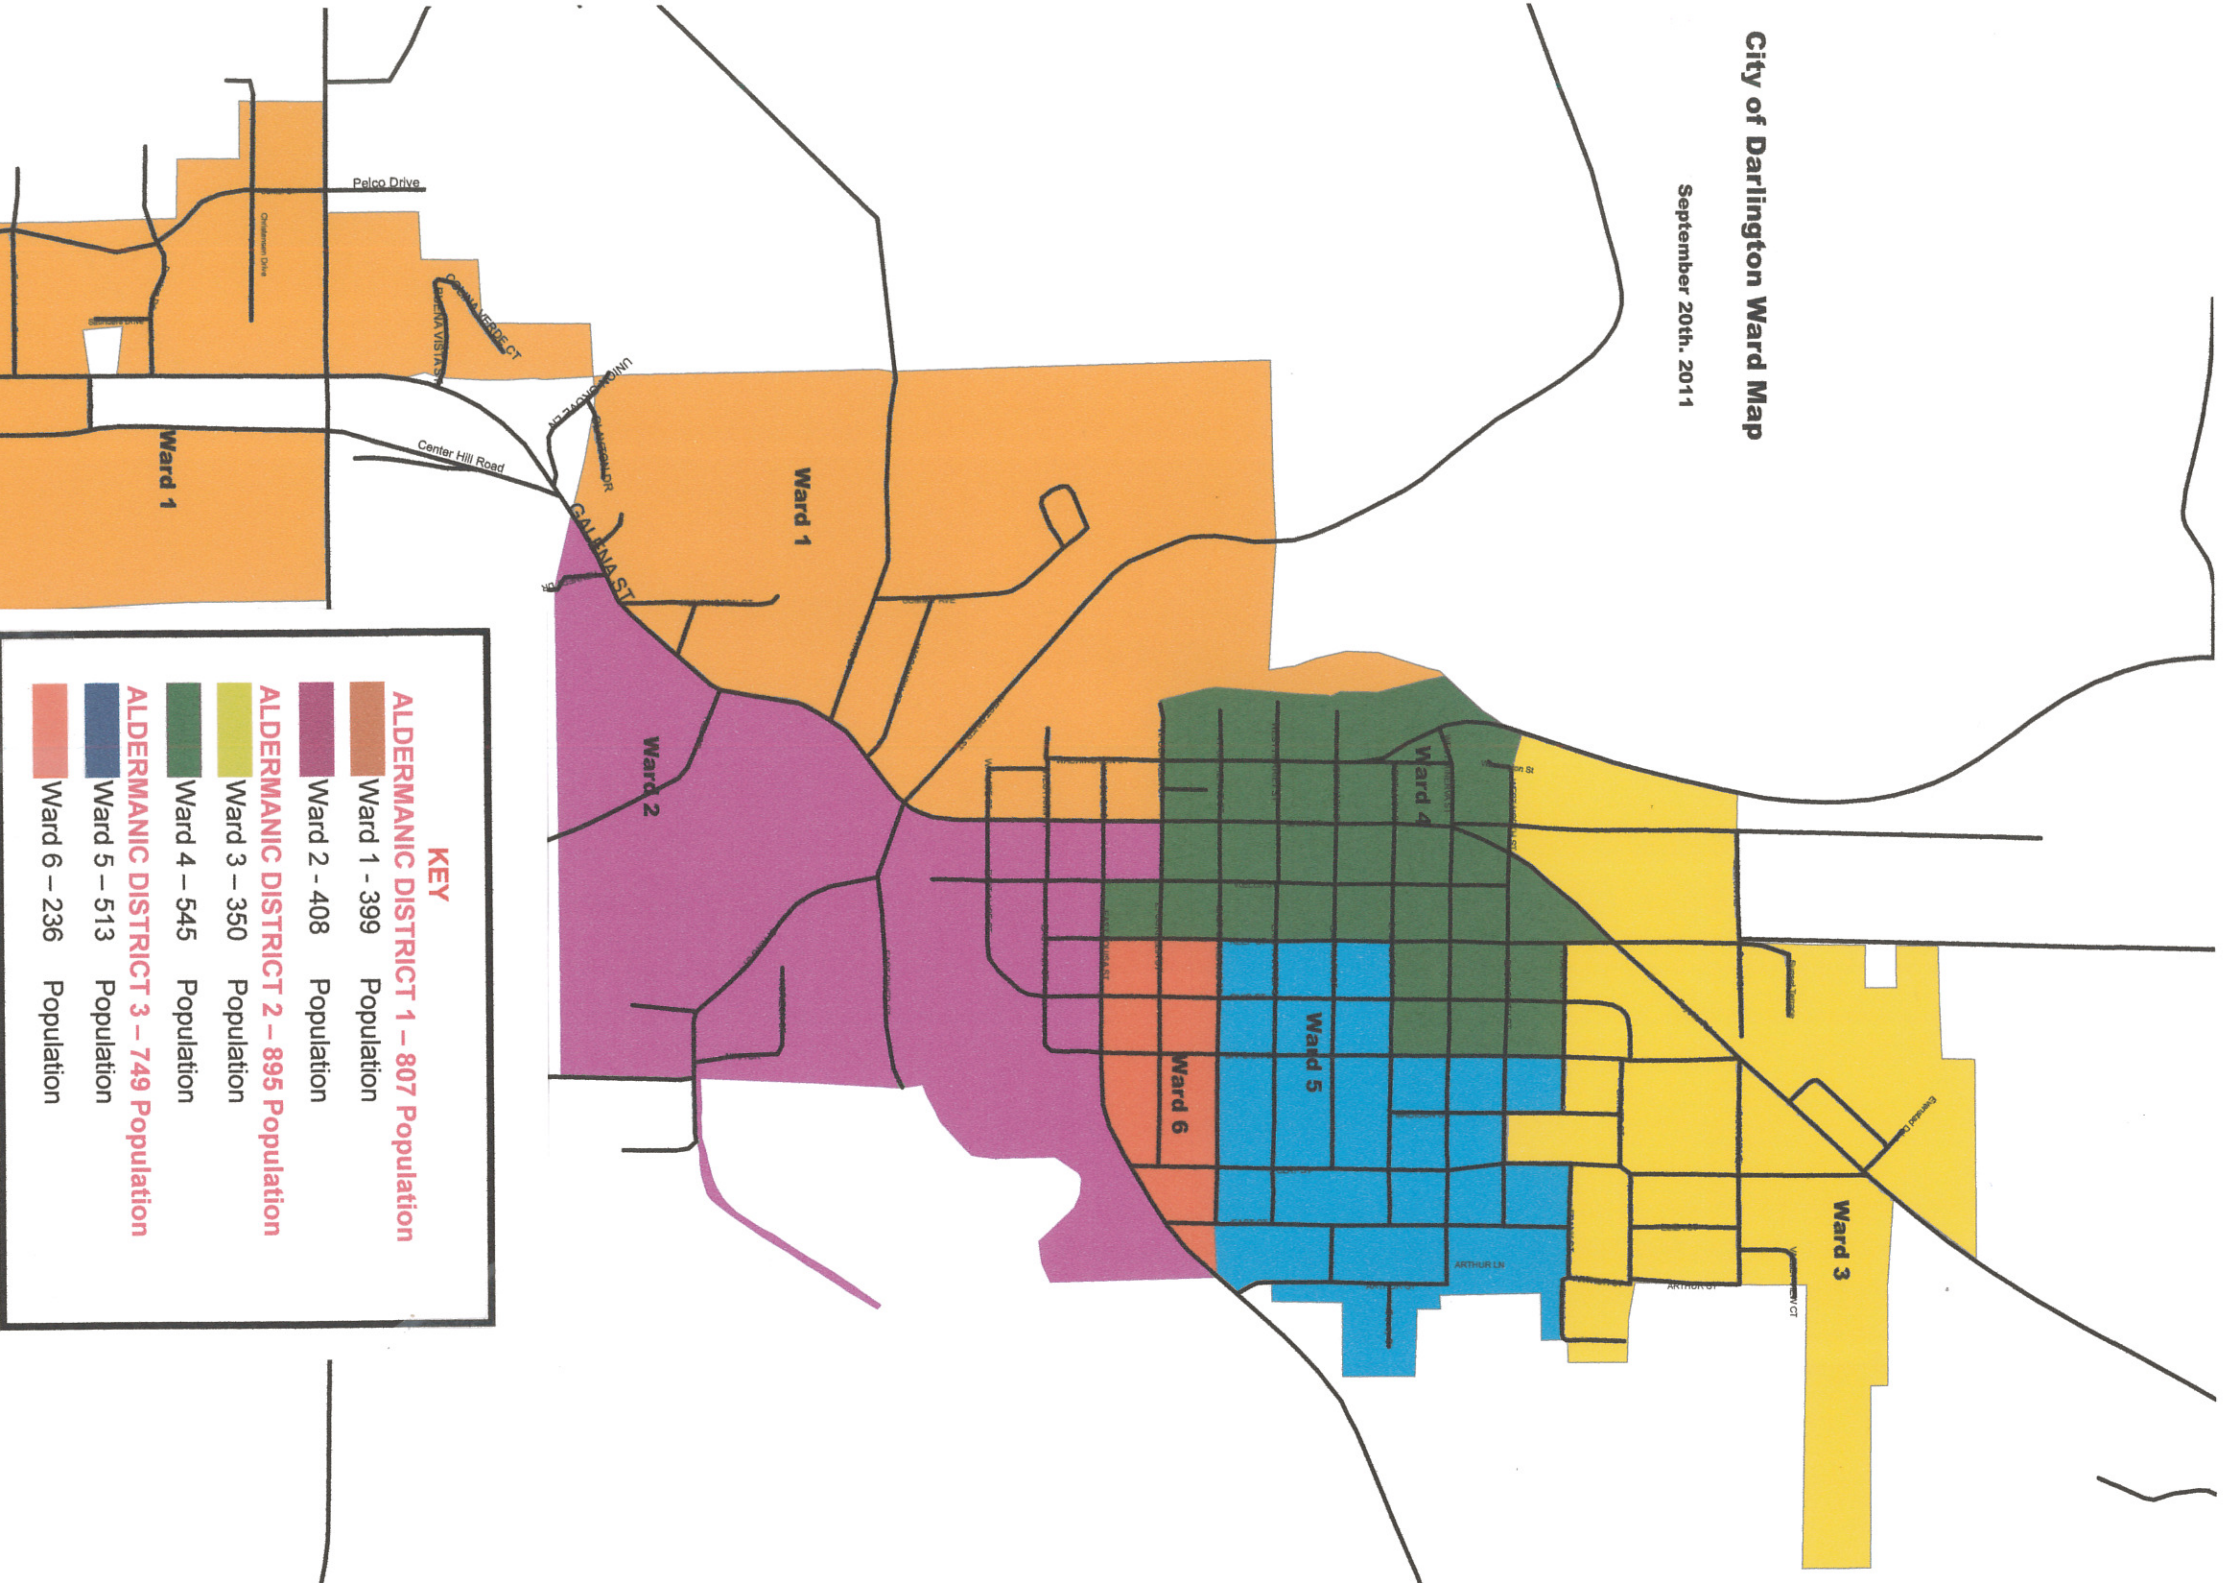

City of Darlington Ward Map

September 20th, 2011

KEY	
ALDERMANIC DISTRICT 1 – 807 Population	
Ward 1 - 399 Population	
Ward 2 - 408 Population	
ALDERMANIC DISTRICT 2 – 895 Population	
Ward 3 – 350 Population	
Ward 4 – 545 Population	
ALDERMANIC DISTRICT 3 – 749 Population	
Ward 5 – 513 Population	
Ward 6 – 236 Population	