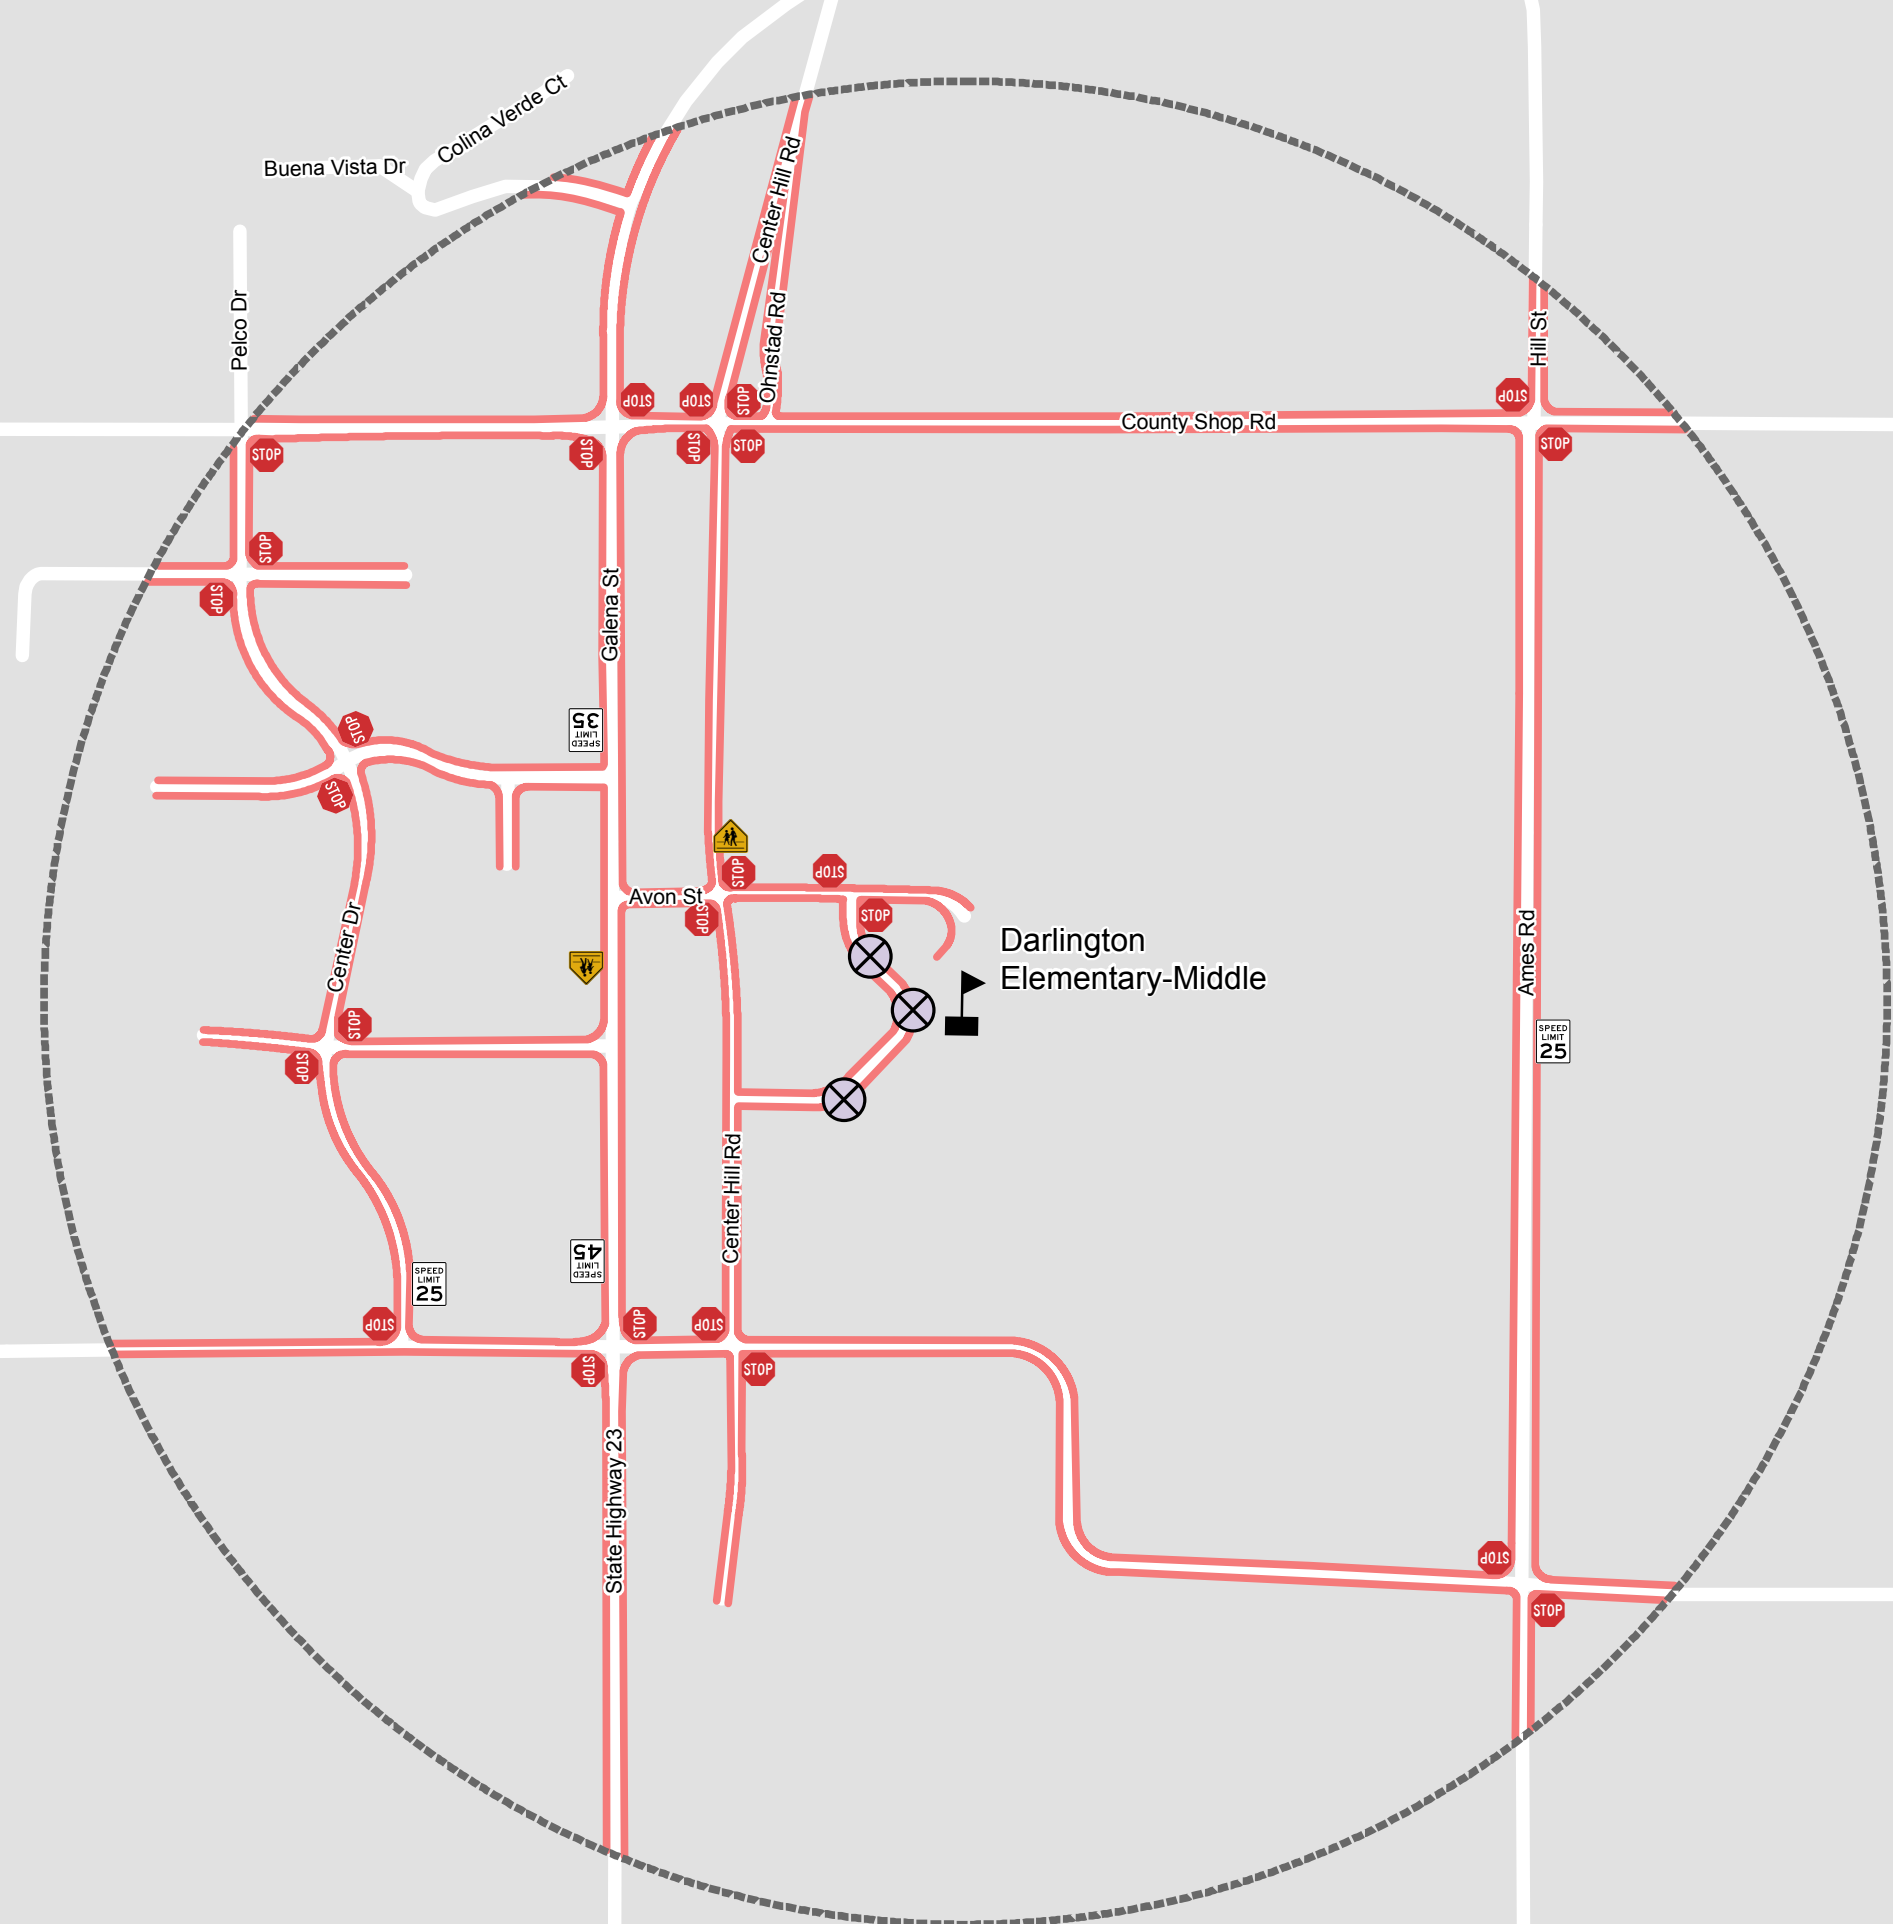

Legend

-  Schools
-  25 mph Speed Limit
-  35 mph Speed Limit
-  45 mph Speed Limit
-  Adult Crossing Guard
-  School Zone Sign
-  Stop Sign
-  No Sidewalk

Darlington Middle Safe Routes to School Plan

Darlington, Wisconsin

Biking and Walking Audit Map